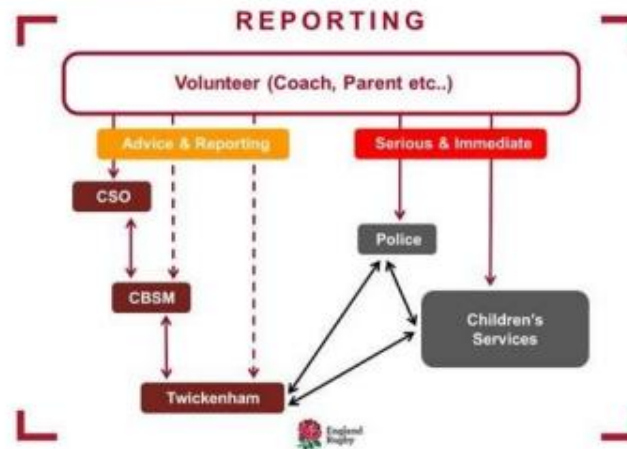

Rugby should be fun; we are committed to enhancing the Rugby experience for children through a child centred approach.

If you have a **concern**, make sure that you report it to the **CLUB SAFEGUARDING OFFICER**.

Additionally, the RFU Safeguarding Department can be contacted on:

email: safeguarding@rfu.com Childline: 0800 1111

If you are concerned that a child is at **risk of immediate serious harm**, dial 999